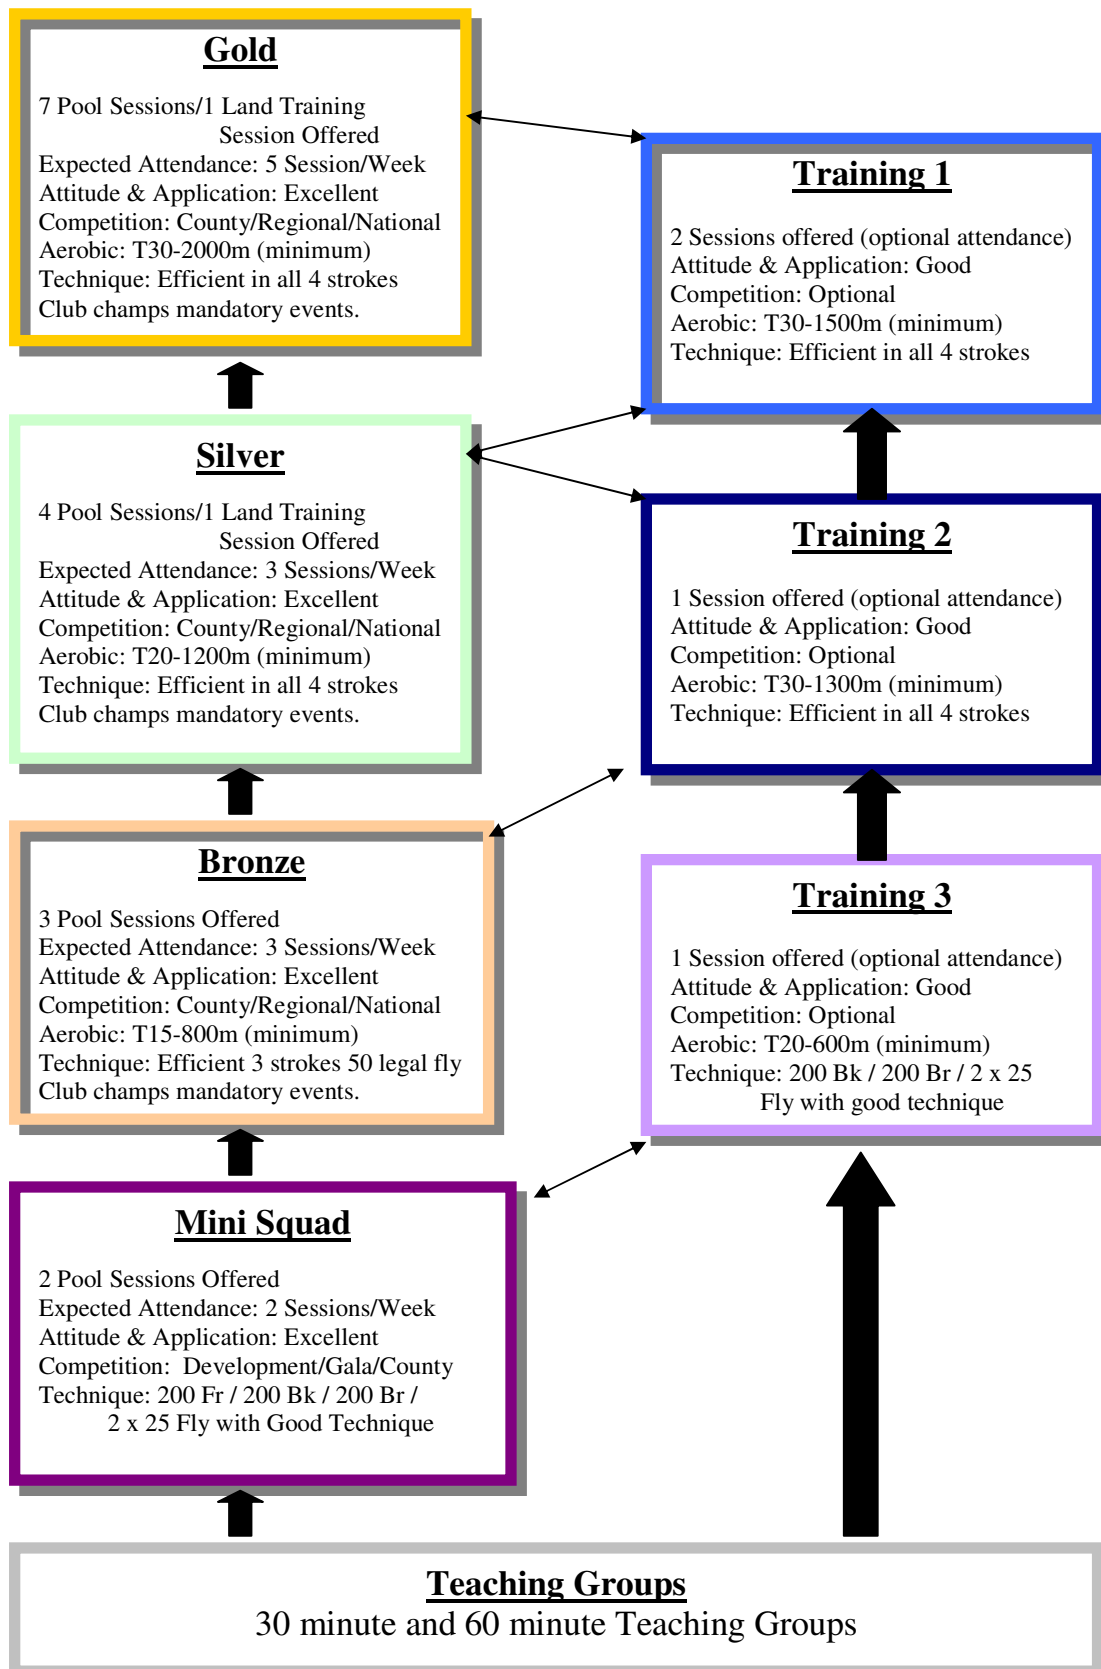

Squad Structure & Entry Criteria Standards

Please Note: All requirements for squad entry are subject to change. The decision to promote swimmers lies solely with the coaching staff. Please respect the decision and knowledge of the coaches. Continued inclusion within a squad relies on maintaining the Squad Standards.